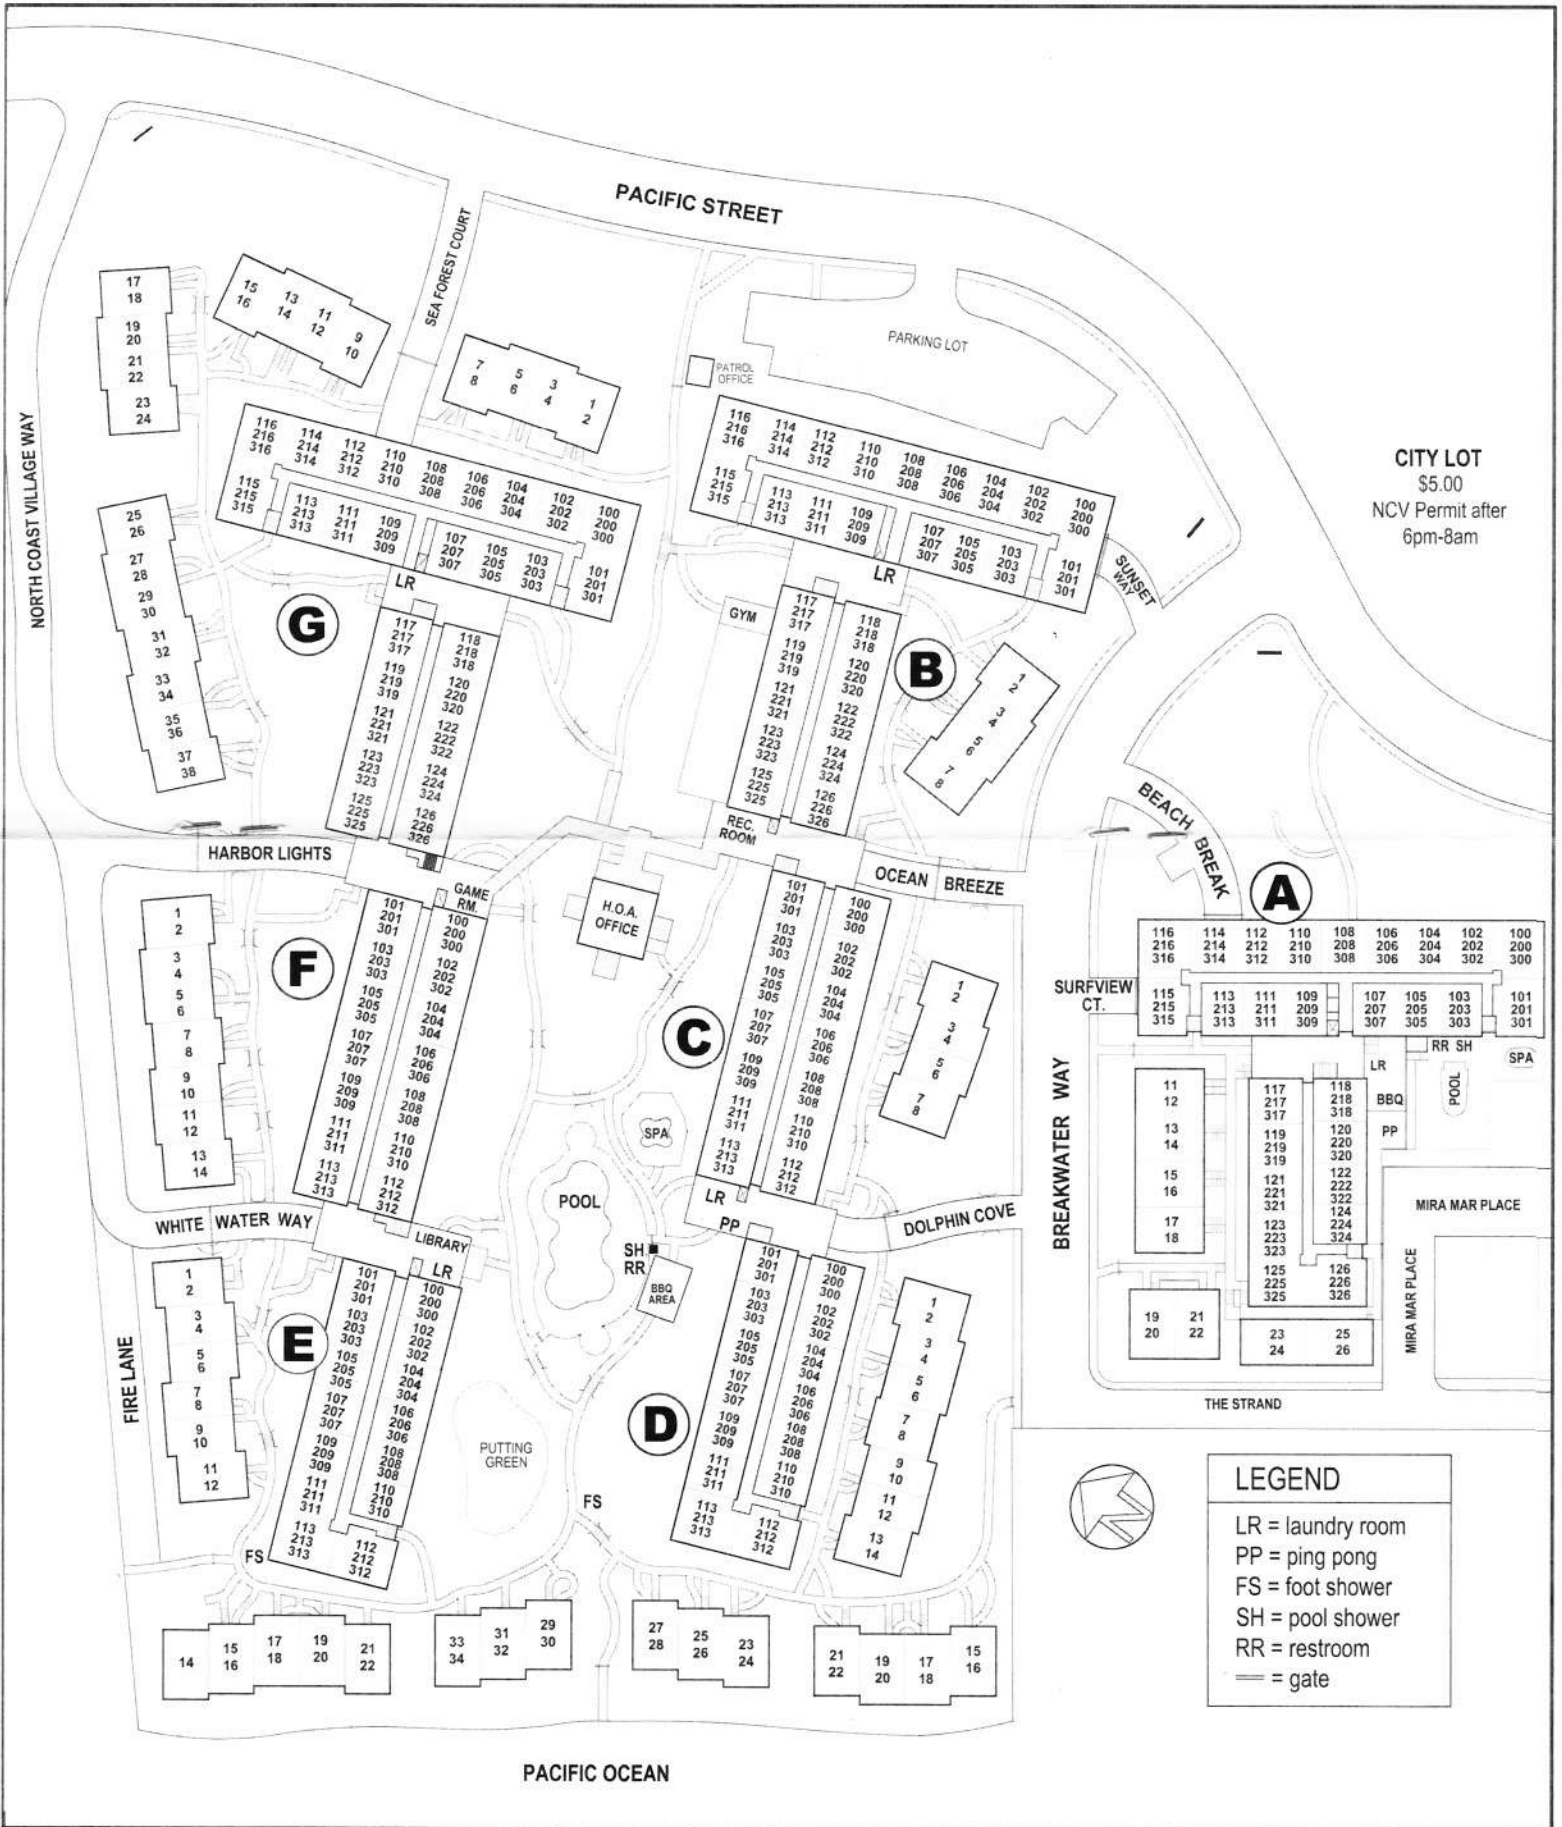

NORTH COAST VILLAGE

999 N. Pacific St., Oceanside

LEGEND

- LR = laundry room
- PP = ping pong
- FS = foot shower
- SH = pool shower
- RR = restroom
- = gate